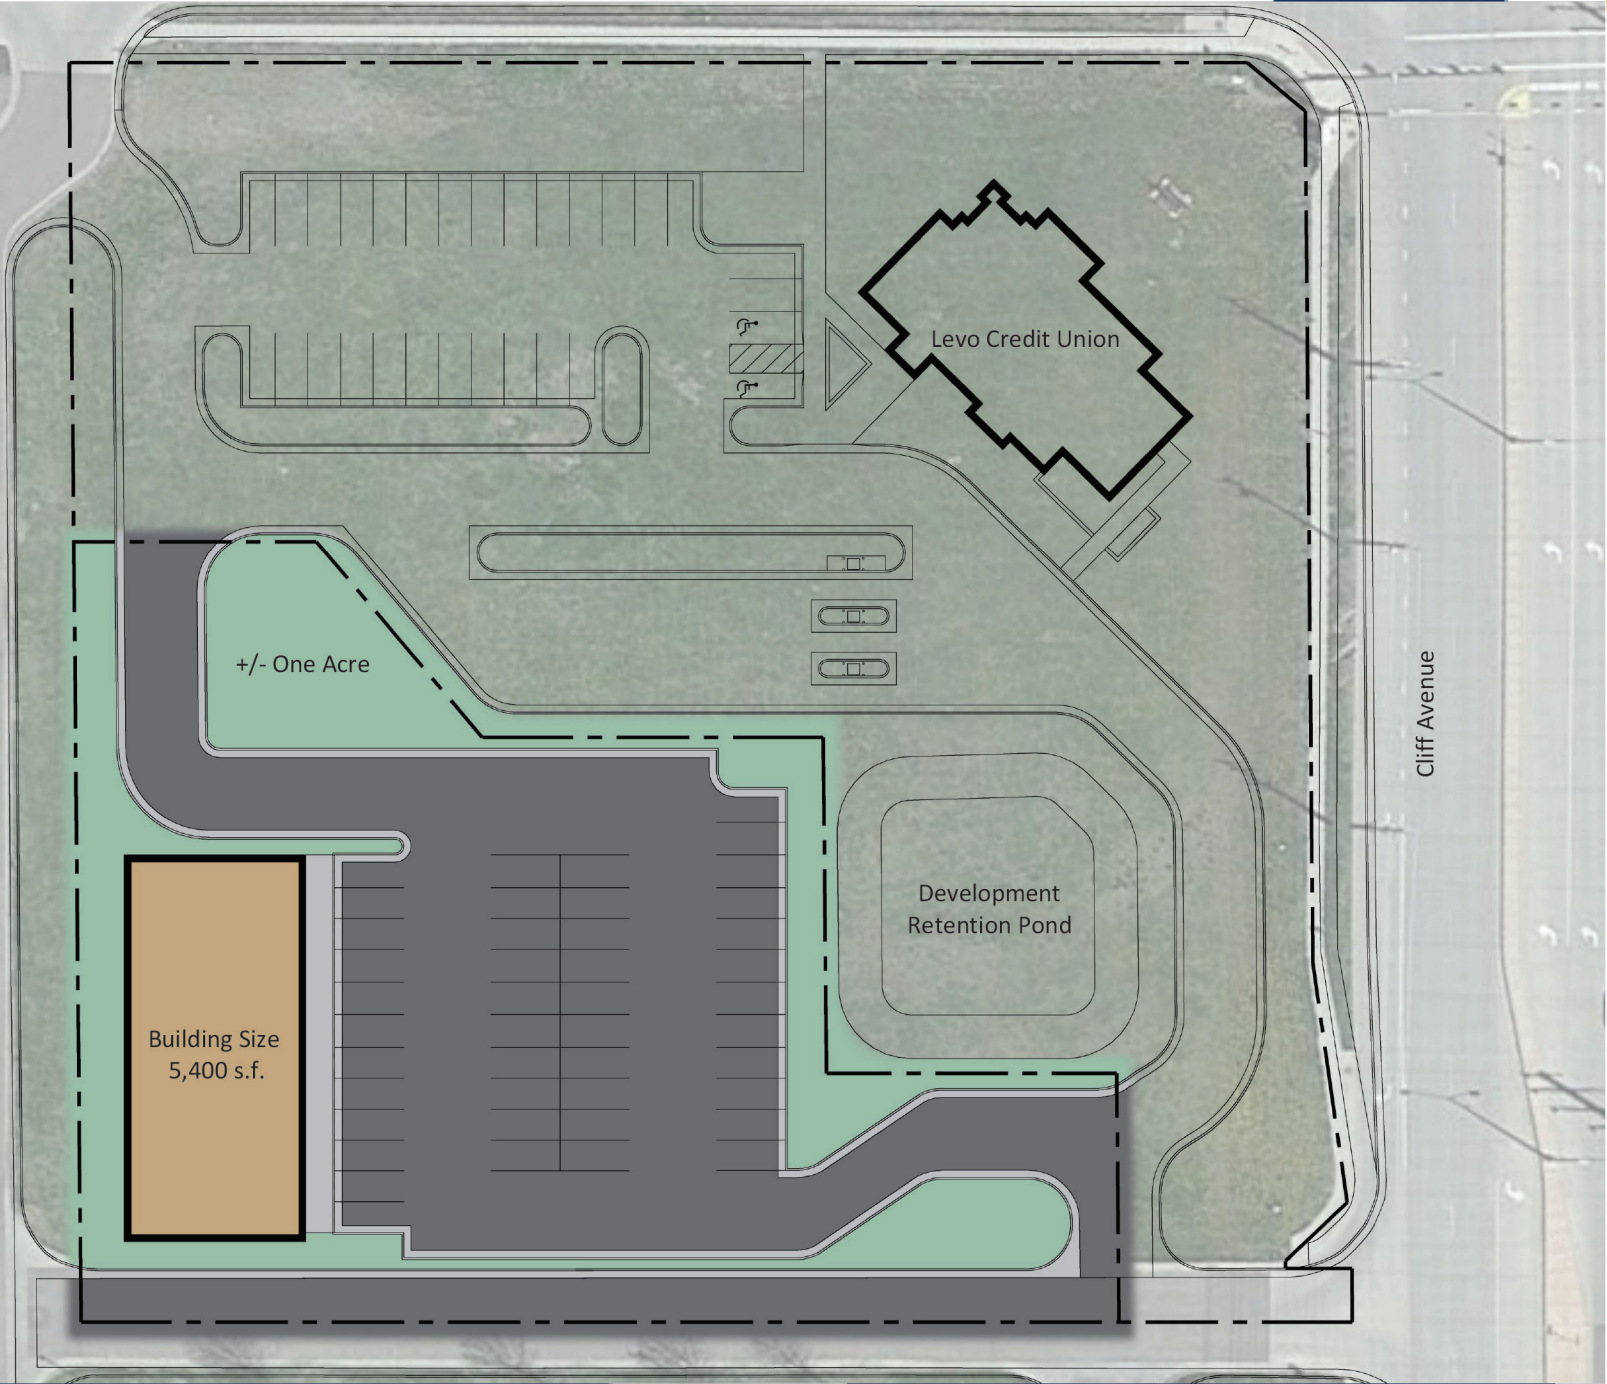

BUILD READY 1 ACRE RETAIL SITE IN GROWING SOUTHEAST SIOUX FALLS

Be a part of the new **Levo Square** Development just off South Cliff Avenue and 69th Street in growing southeast Sioux Falls. This property is located adjacent to the newly constructed Levo Federal Credit Union. The offered parcel is currently platted as part of the larger parcel on which Levo Federal Credit Union sits, but will be re-platted with **covenants to be recorded prior to closing** allowing the buyer to have some input on those items. The parcel will be approximately one acre in size. This offering presents a great opportunity to build from the ground up in an exciting area between Sioux Falls and Harrisburg, South Dakota, just off busy Cliff Avenue with **nearly 18,000 vehicles per day** on Cliff Avenue. Neighboring businesses included **Levo Federal Credit Union, Avera McGreevy Clinic, the USF Sports Complex** and a planned new **Starbucks** location.

S Cougar Ave

ugar Ave

Levo Square Preliminary Site Plan Option A

+/- One Acre

Levo Credit Union

Development Retention Pond

Building Size 8,400 s.f.

Cliff Avenue

Levo Square Preliminary Site Plan Option B

Cliff Avenue

Levo Credit Union

+/- One Acre

Development Retention Pond

Building Size 7,150 s.f.

Levo Square Preliminary Site Plan Option C

Cliff Avenue

+/- One Acre

Levo Credit Union

Building Size
5,400 s.f.

Development
Retention Pond

Levo Square Conceptual Rendering

CONCEPTUAL DESIGN ONLY