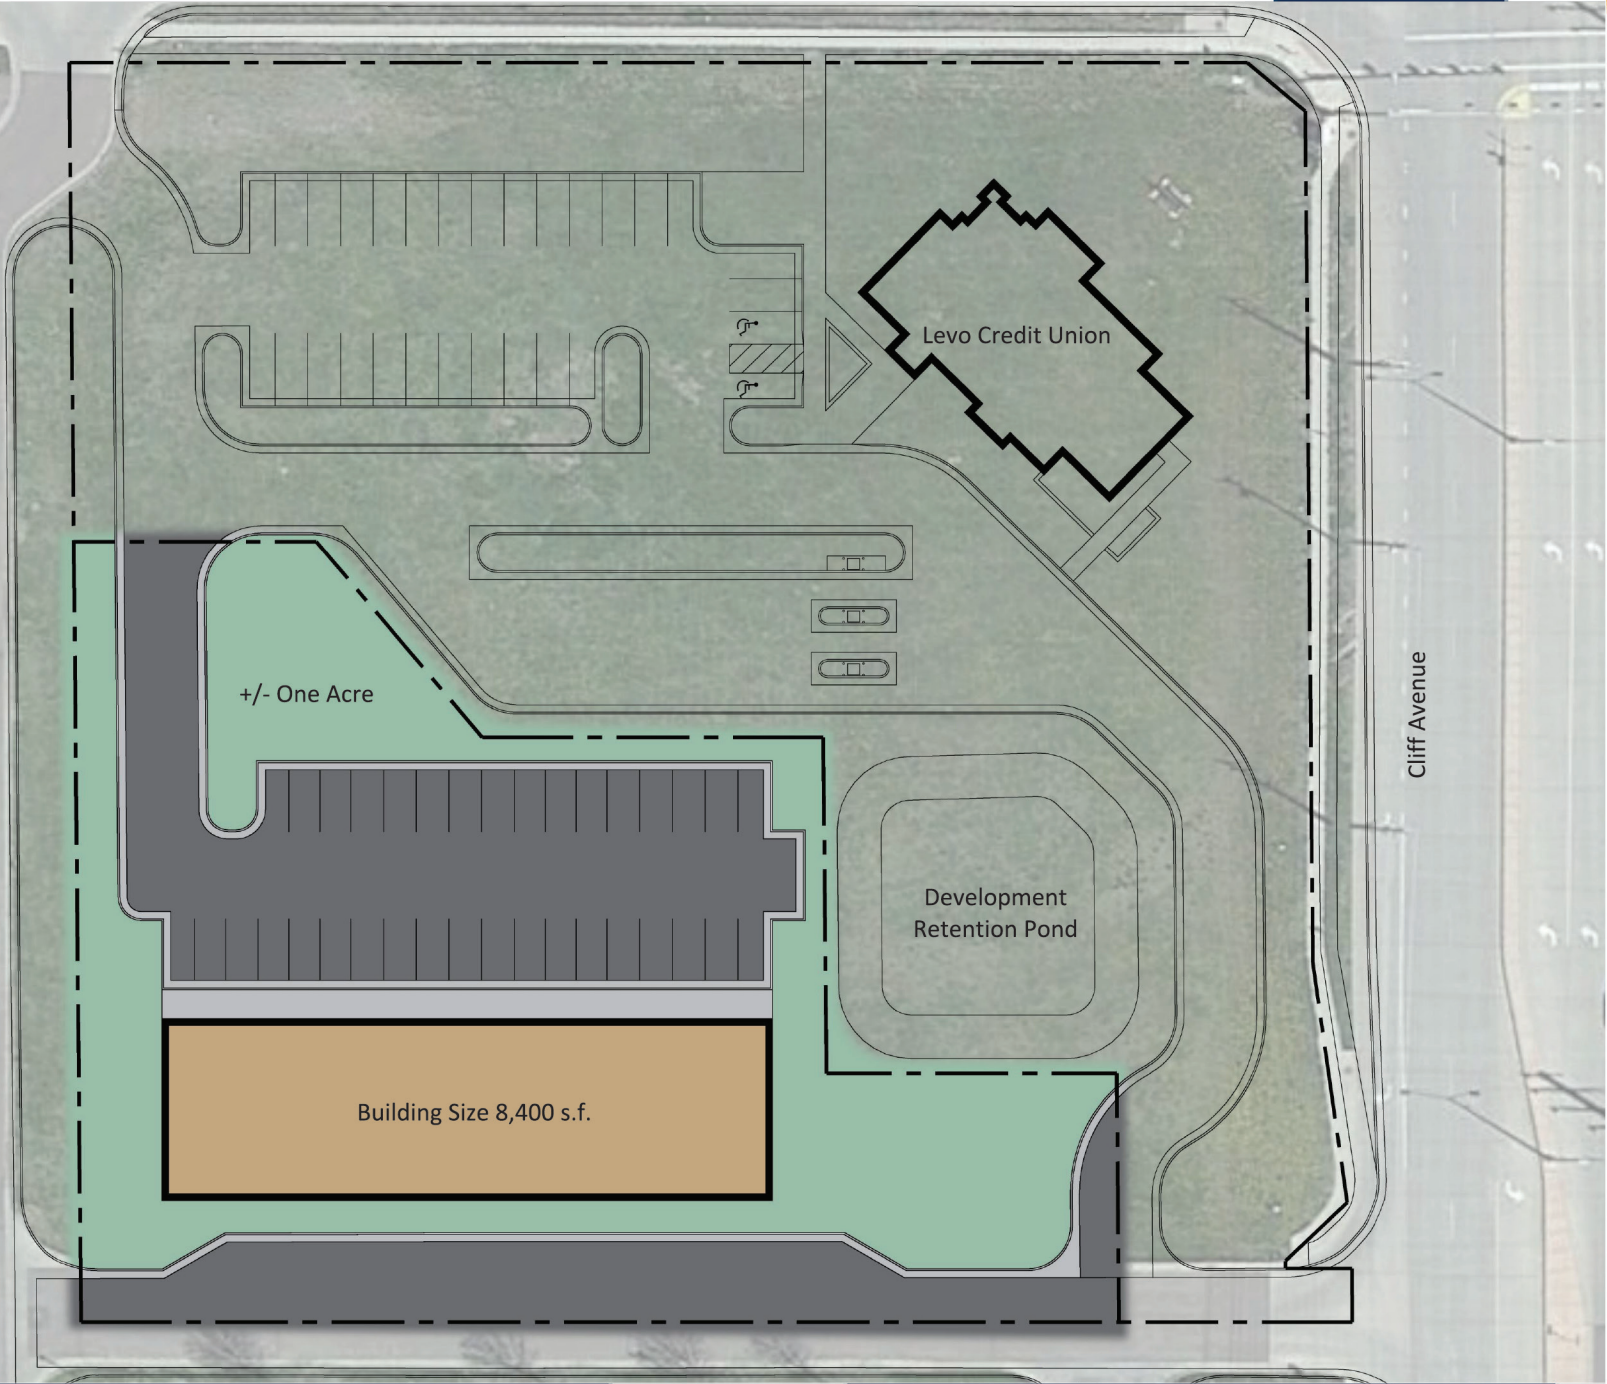

BUILD READY 1 ACRE RETAIL SITE IN GROWING SOUTHEAST SIOUX FALLS

Be a part of the new **Levo Square** Development just off South Cliff Avenue and 69th Street in growing southeast Sioux Falls. This property is located adjacent to the newly constructed Levo Federal Credit Union. The offered parcel is currently platted as part of the larger parcel on which Levo Federal Credit Union sits, but will be re-platted with **covenants to be recorded prior to closing** allowing the buyer to have some input on those items. The parcel will be approximately one acre in size. This offering presents a great opportunity to build from the ground up in an exciting area between Sioux Falls and Harrisburg, South Dakota, just off busy Cliff Avenue with **nearly 18,000 vehicles per day** on Cliff Avenue. Neighboring businesses included **Levo Federal Credit Union, Avera McGreevy Clinic, the USF Sports Complex** and a planned new **Starbucks** location.

S Cougar Ave

ugar Ave

Levo Square Preliminary Site Plan Option A

+/- One Acre

Levo Credit Union

Development Retention Pond

Building Size 8,400 s.f.

Cliff Avenue

Levo Square Preliminary Site Plan Option B

Cliff Avenue

Levo Credit Union

+/- One Acre

Development Retention Pond

Building Size 7,150 s.f.

Levo Square Preliminary Site Plan Option C

Cliff Avenue

+/- One Acre

Levo Credit Union

Building Size
5,400 s.f.

Development
Retention Pond

Levo Square Conceptual Rendering

CONCEPTUAL DESIGN ONLY