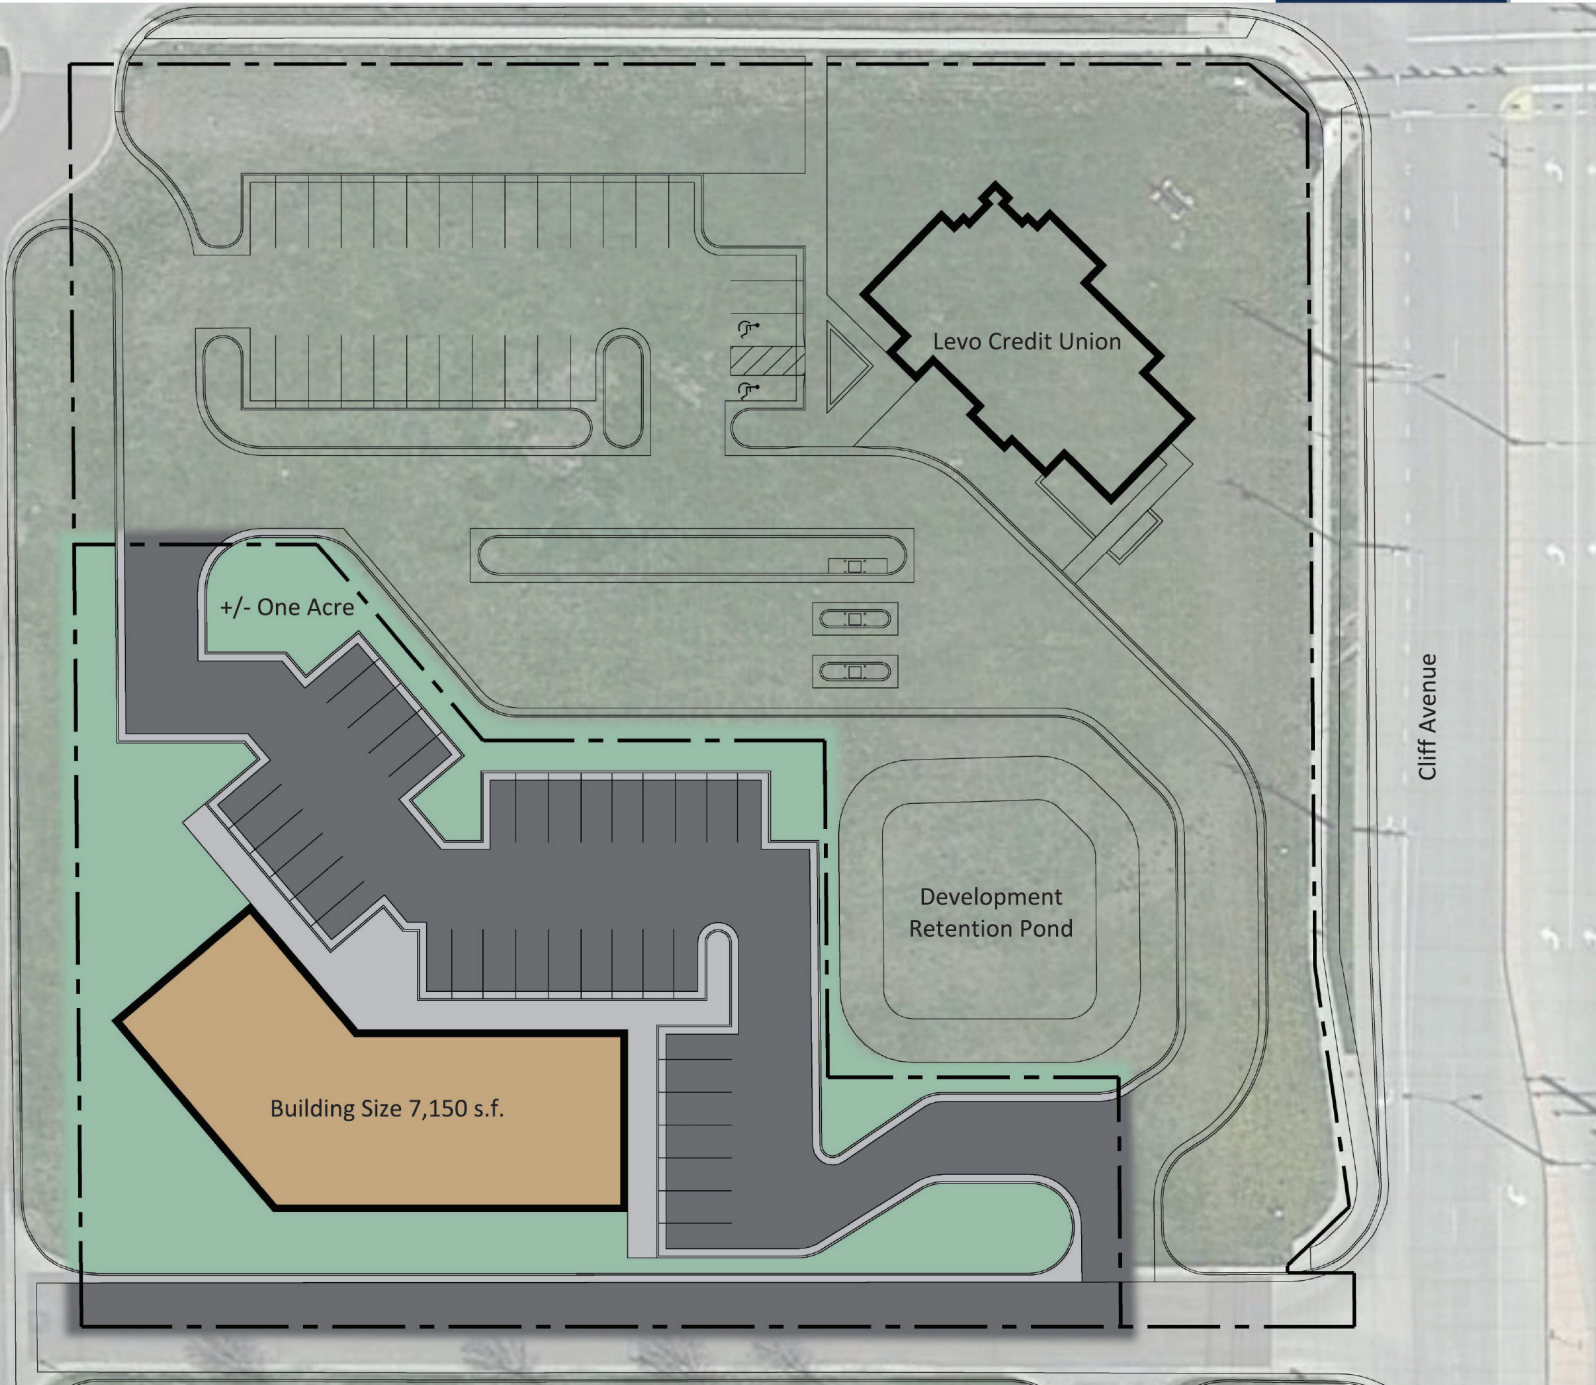

BUILD READY 1 ACRE RETAIL SITE IN GROWING SOUTHEAST SIOUX FALLS

Be a part of the new **Levo Square** Development just off South Cliff Avenue and 69th Street in growing southeast Sioux Falls. This property is located adjacent to the newly constructed Levo Federal Credit Union. The offered parcel is currently platted as part of the larger parcel on which Levo Federal Credit Union sits, but will be re-platted with **covenants to be recorded prior to closing** allowing the buyer to have some input on those items. The parcel will be approximately one acre in size. This offering presents a great opportunity to build from the ground up in an exciting area between Sioux Falls and Harrisburg, South Dakota, just off busy Cliff Avenue with **nearly 18,000 vehicles per day** on Cliff Avenue. Neighboring businesses included **Levo Federal Credit Union, Avera McGreevy Clinic, the USF Sports Complex** and a planned new **Starbucks** location.

S Cougar Ave

ugar Ave

Levo Square Preliminary Site Plan Option A

+/- One Acre

Levo Credit Union

Development Retention Pond

Building Size 8,400 s.f.

Cliff Avenue

Levo Square Preliminary Site Plan Option B

Cliff Avenue

Levo Credit Union

+/- One Acre

Development Retention Pond

Building Size 7,150 s.f.

Levo Square Preliminary Site Plan Option C

Cliff Avenue

+/- One Acre

Levo Credit Union

Building Size
5,400 s.f.

Development
Retention Pond

Levo Square Conceptual Rendering

CONCEPTUAL DESIGN ONLY